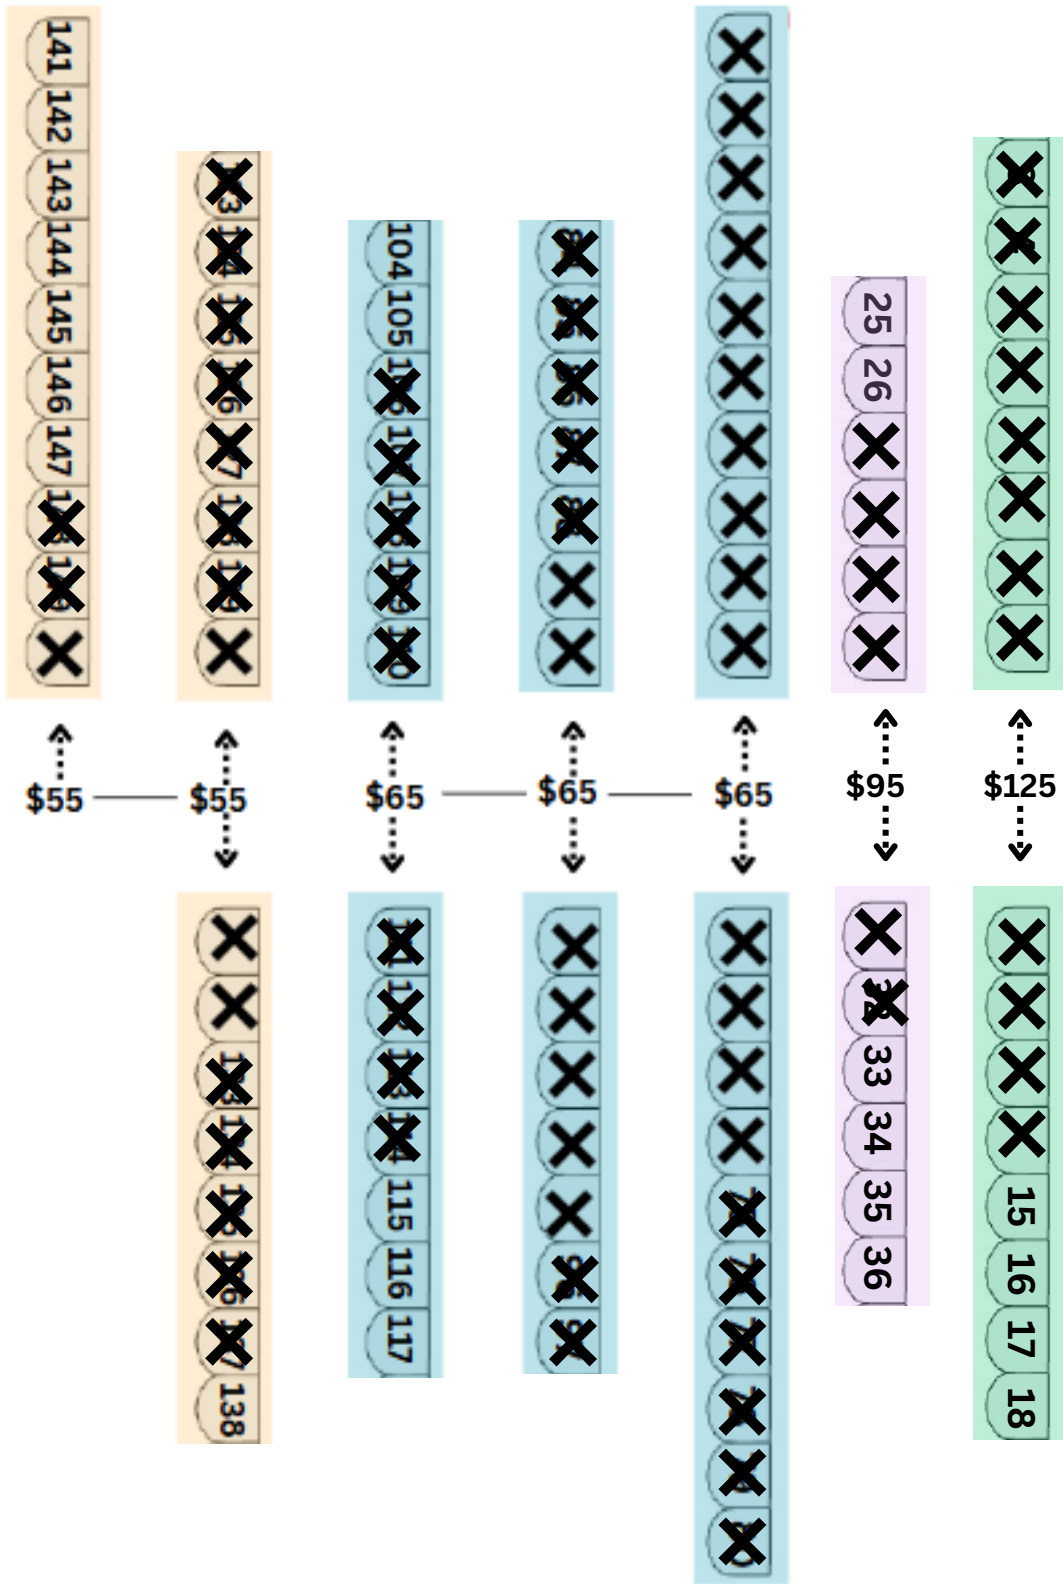

BEAUFORT

Historical Association

- CONCERT SPONSOR VIP
- CONCERT BENEFACTOR GOLD VIP
- CONCERT PREFERRED SEATING
- CONCERT PATRON

STAGE

SPRING GARDEN CONCERT