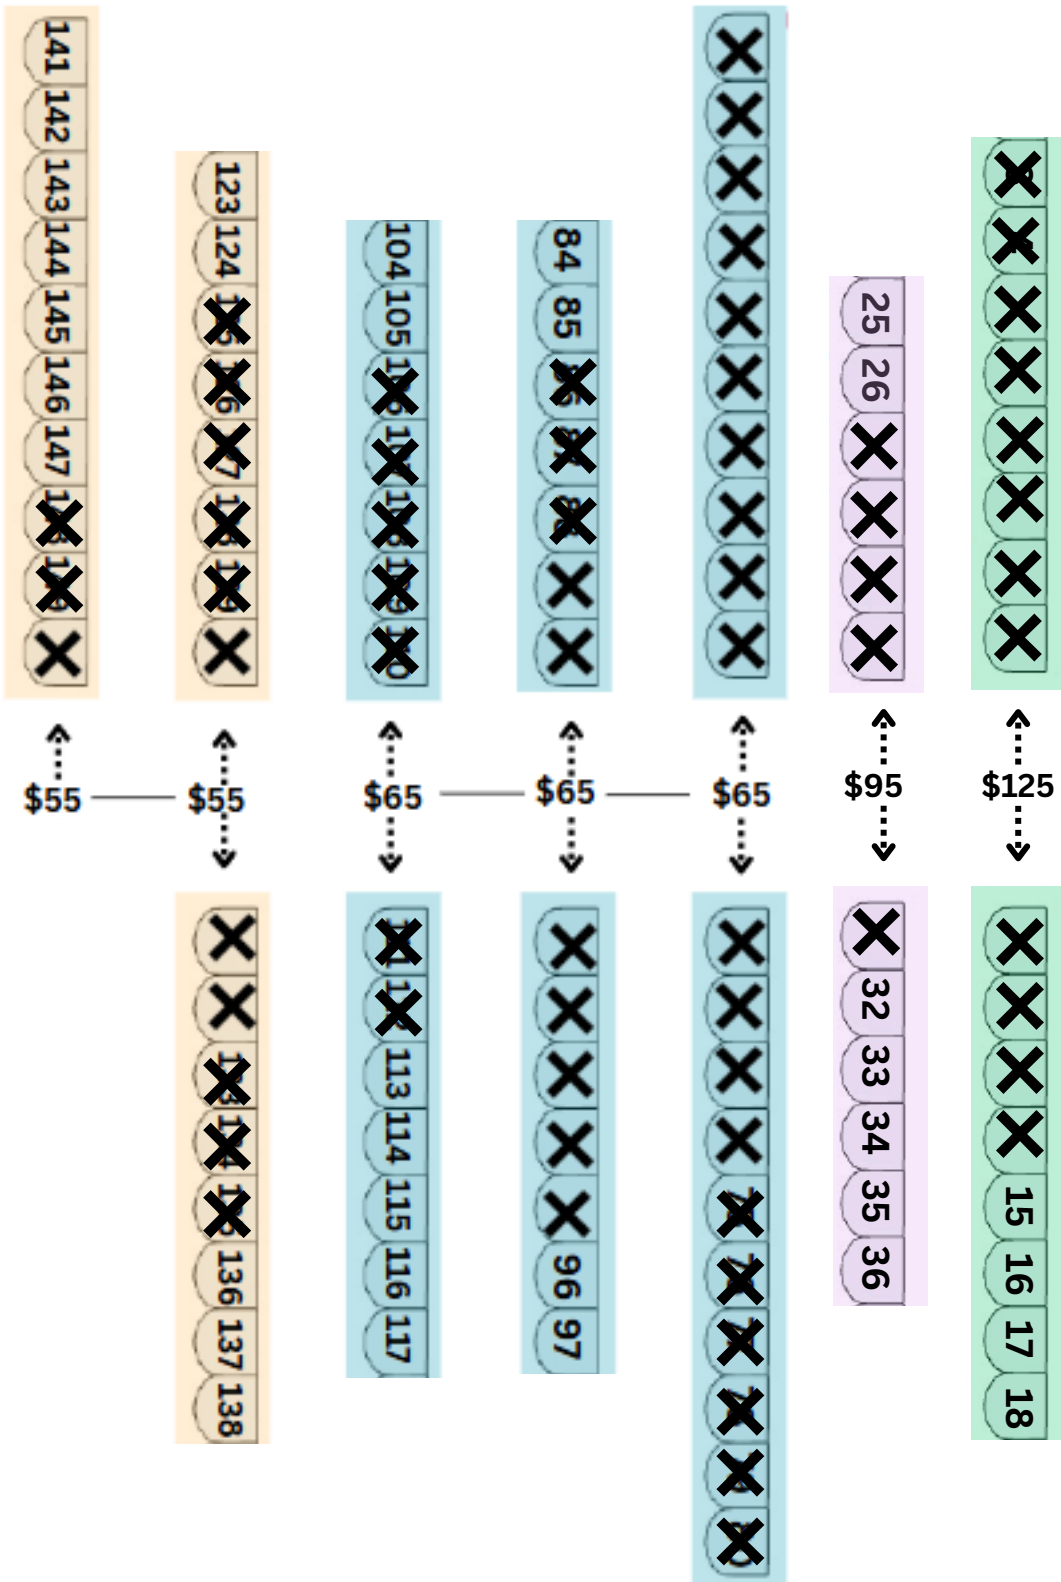

BEAUFORT

Historical Association

- NCERT SPONSOR VIP
- NCERT BENEFACTOR
- LD VIP
- CONCERT PREFERRED SEATING
- CONCERT PATRON

STAGE

SPRING GARDEN CONCERT